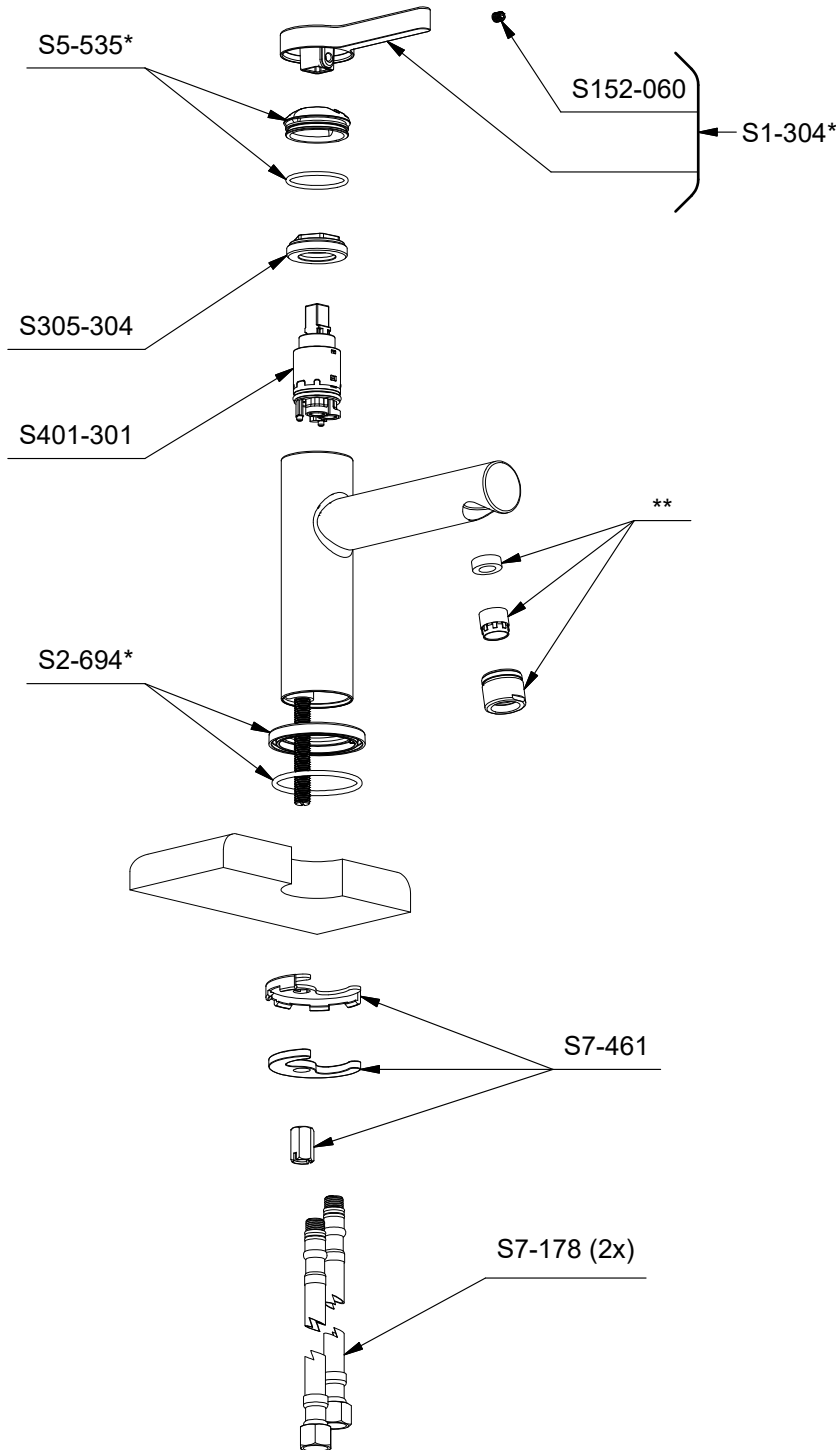

**COS01**  
Conik  
Single hole lavatory faucet

\*Sizes, models and finishes may differ from those presented.

Push drain part view, See PDB150

**\*Finish determined by Suffix**

Finish	Description
C	Chrome
BK	Black

**\*\*Aerator Kit (Include tool) :**

- S6-515\*-15 (1.5gpm / 5.7l/min)
- S6-515\*-12 (1.2gpm / 4.6l/min)
- S6-515\*-10 (1.0gpm / 3.8l/min)
- S6-515\*-05 (0.5gpm / 1.9l/min)

**TOOL :**

505-025 (Allen key 2.5mm)