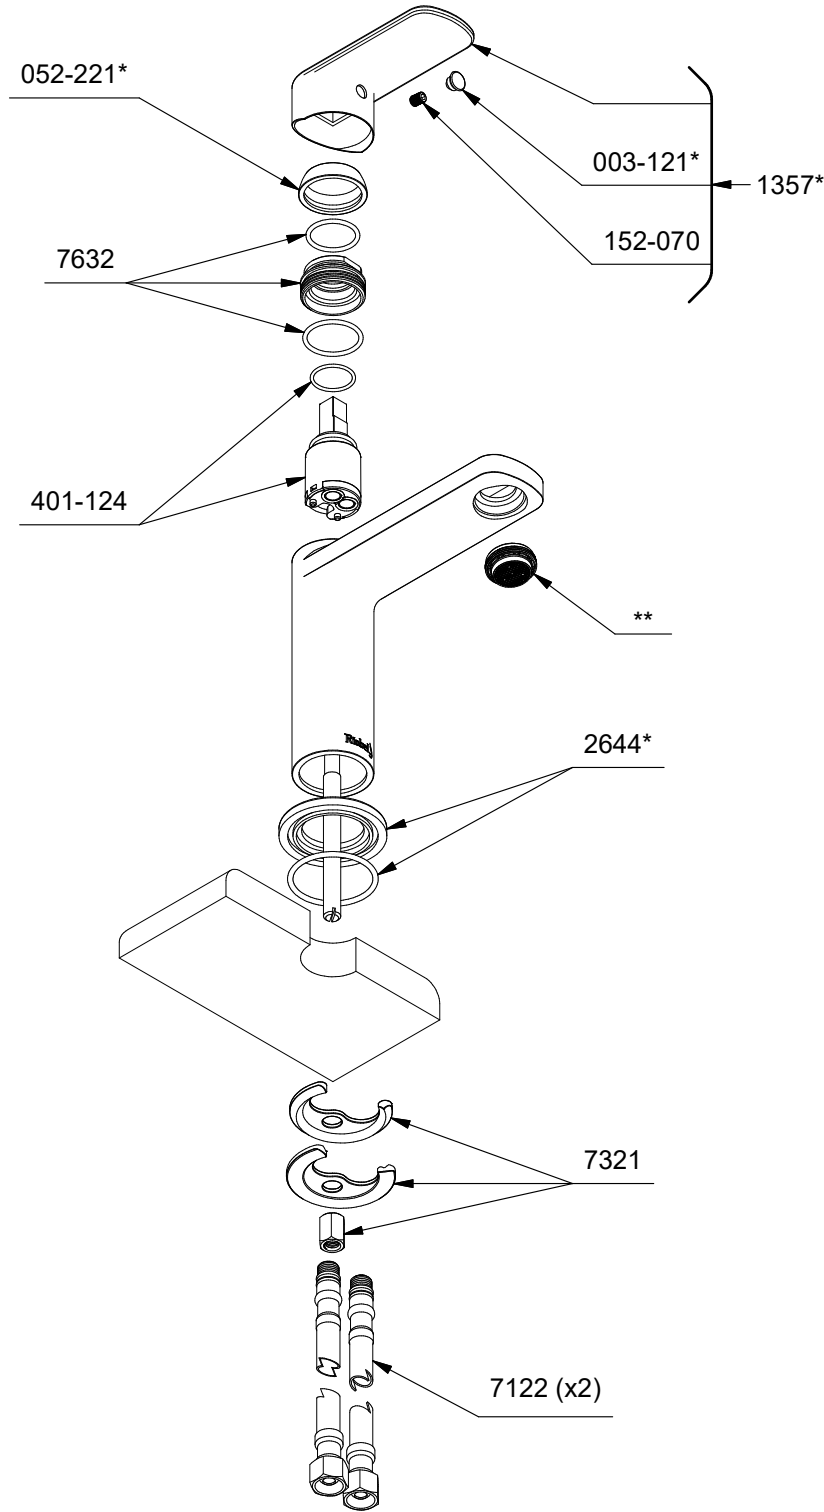

*Sizes, models and finishes may differ from those presented.

Push drain part view, See PDB150

***Finish determined by Suffix**

| Finish | Description |
|--------|-------------|
| C | Chrome |

****Aerator Kit (Include tool) :**

- S6-639-15 (1.5gpm / 5.7l/min)
- S6-639-12 (1.2gpm / 4.6l/min)
- S6-639-10 (1.0gpm / 3.8l/min)
- S6-639-05 (0.5gpm / 1.9l/min)

TOOL :

505-025 (Allen key 2.5mm)