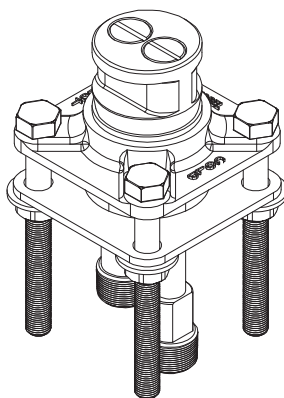

pro

Installation guide / Guide d'installation / Guía de Instalación

9539

Before initiating the installation:

Read all instructions.

Purge the water supply system before connecting it to the faucet.

Avant de commencer l'installation :