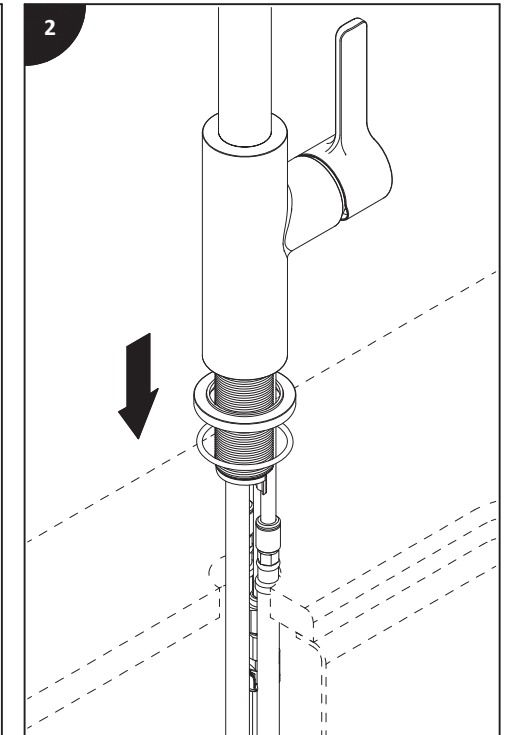

pro

Installation guide / Guide d'installation / Guía de instalación

Before beginning the installation:

Read all instructions.

Purge the water supply system before connecting it to the faucet.

Avant de commencer l'installation: