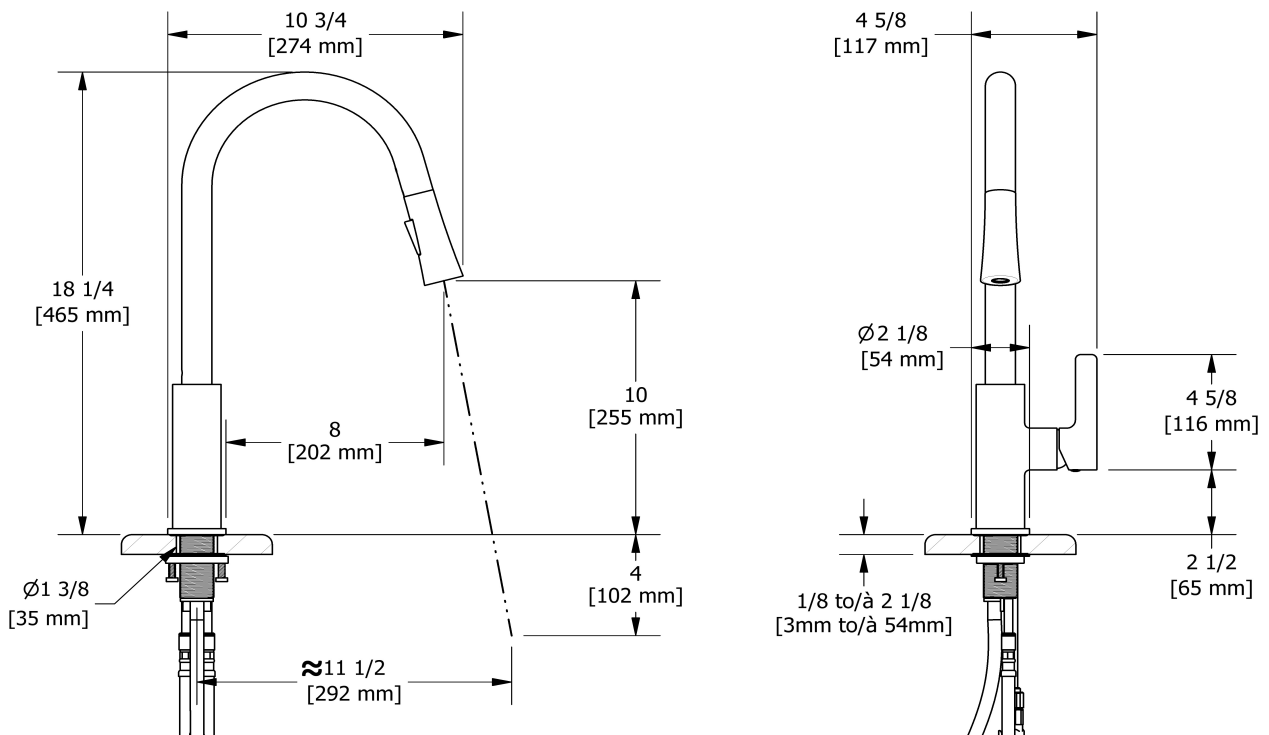

Sizes, models and finishes may differ from those presented.

Warranty

This **Riobel PRO**, product you have purchased carries a Limited LIFETIME warranty on their cartridge. All working parts and finishes are guaranteed for a period of five (5) years from the initial purchase date against all manufacturing defects. All electric and/or electronic parts are covered by a 5-years limited warranty. The warranty offered on our products will be honored only if the installation is performed by a certified master plumber.

Customer Service

Ontario, West Canada : 888-287-5354 Quebec, Maritimes, United States : 866-473-8442