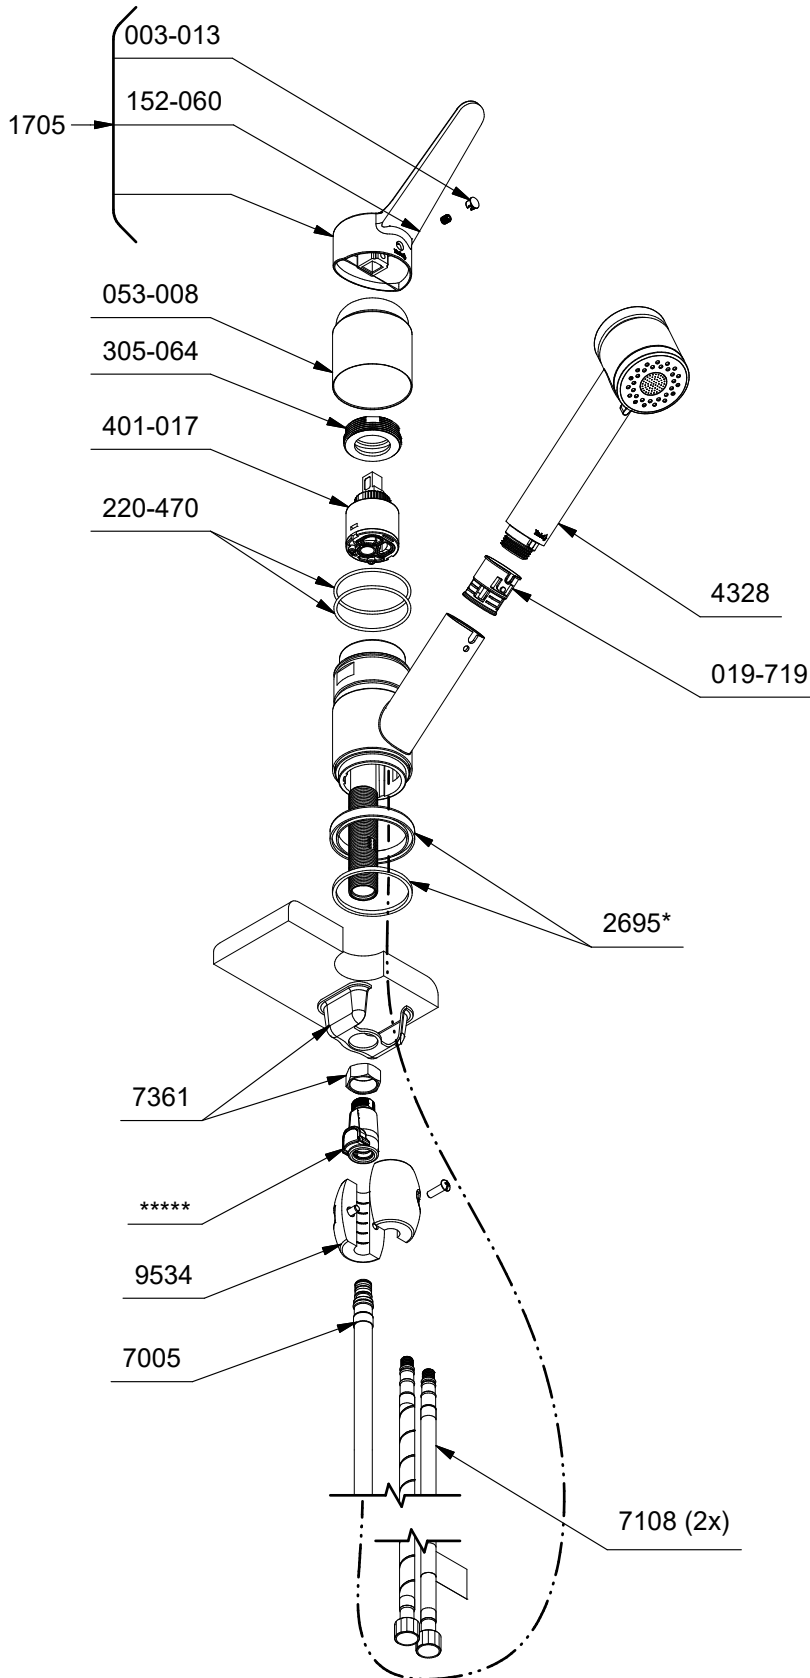

# SM101 Simplicity Kitchen faucet with spray

\*Sizes, models and finishes may differ from those presented.

### \*Finish determined by Suffix

Finish	Description
C	Chrome

### \*\*\*\*\* Quick connect :

- S7-443-22 (2.2gpm / 8.3l/min)
- S7-443-15 (1.5gpm / 5.7l/min)
- S7-443-10 (1.0gpm / 3.8l/min)

### TOOL :

S505-025 (Allen key 2.5mm)

500-009 (Tool for nut 16mm and 21mm)